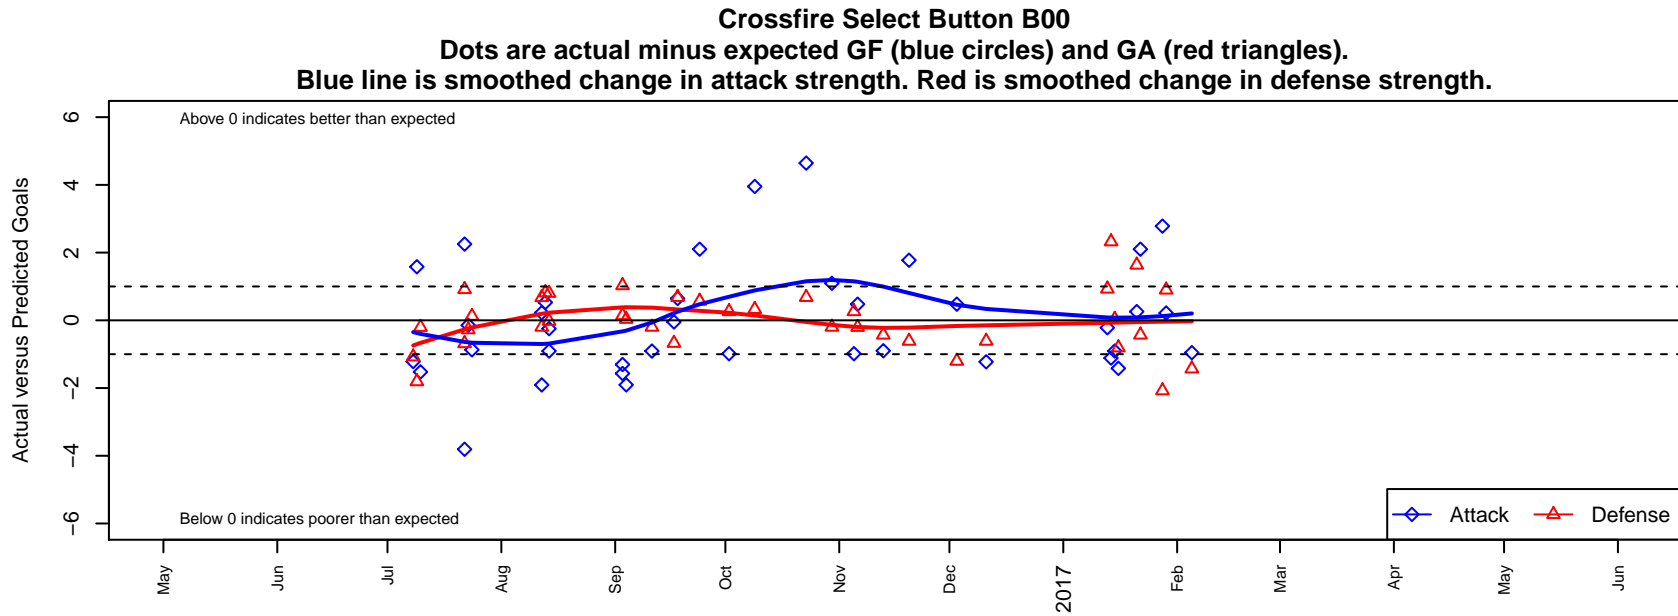

Crossfire Select Button B00

Crossfire Select SC
 Redmond, WA
 B00 total strength=1563
 attack=15.88 defense=12.43
 fall league = RCL B00 Div 4

alt names used:
 Crossfire Select B00 Button
 Crossfire Select B00 Button
 CROSSFIRE SELECT BUTTON B00 (WA)
 CFS B00 Button
 CROSSFIRE SELECT BUTTON B'00 (WA)
 Crossfire Select B00 Button
 Crossfire B00 Button
 CFS B00 Button

**attack and defense variance (black dot)
relative to other teams
and top 10 in region**

**attack and defense rating
relative to others at age
and all opponents in last 13 months**

Performance relative to 13 month average