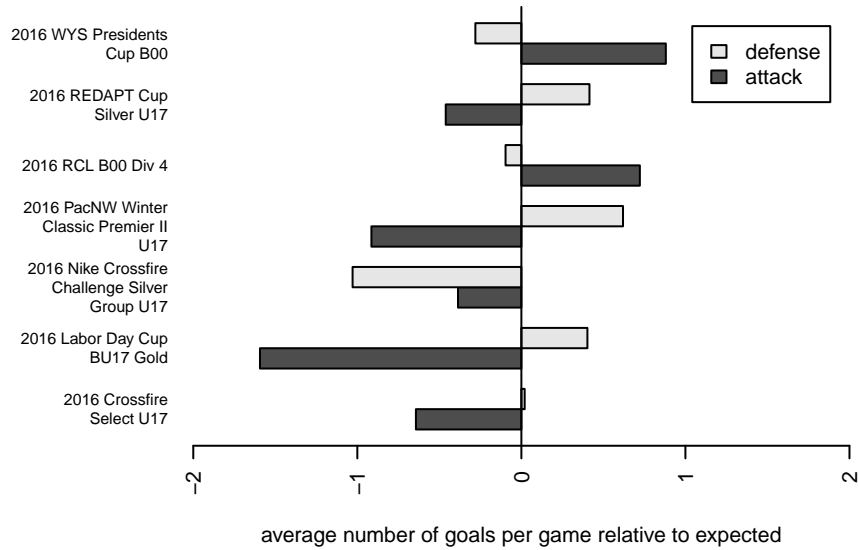

Crossfire Select Button B00

Crossfire Select SC
 Redmond, WA
 B00 total strength=1563
 attack=15.88 defense=12.43
 fall league = RCL B00 Div 4

alt names used:
 Crossfire Select B00 Button
 Crossfire Select B00 Button
 CROSSFIRE SELECT BUTTON B00 (WA)
 CFS B00 Button
 CROSSFIRE SELECT BUTTON B'00 (WA)
 Crossfire Select B00 Button
 Crossfire B00 Button
 CFS B00 Button

Venues played:
 2016 Nike Crossfire Challenge Silver Group U1
 2016 Crossfire Select U17
 2016 REDAPT Cup Silver U17
 2016 Labor Day Cup BU17 Gold
 2016 RCL B00 Div 4
 2016 PacNW Winter Classic Premier II U17
 2016 WYS Presidents Cup B00

**attack and defense variance (black dot)
relative to other teams
and top 10 in region**

**attack and defense rating
relative to others at age
and all opponents in last 13 months**

Performance relative to 13 month average