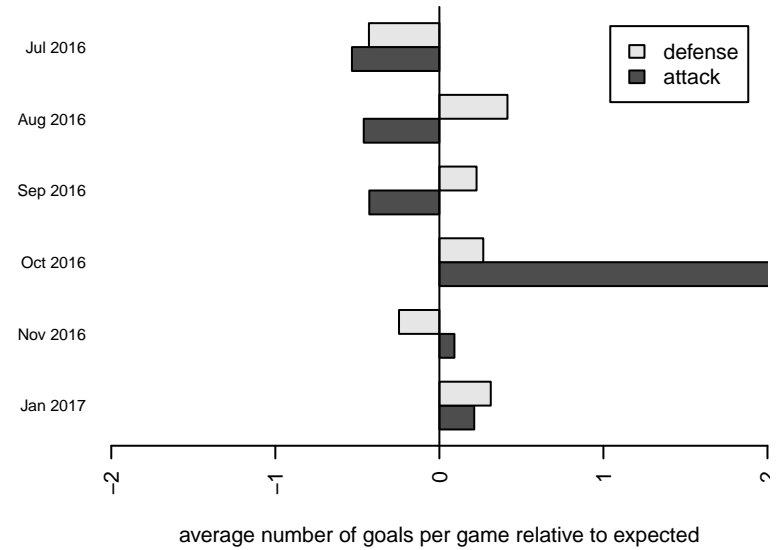

Performance relative to 13 month average