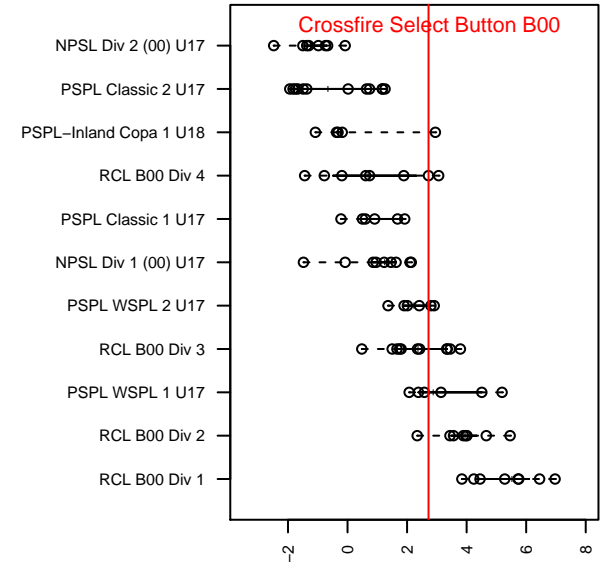

Crossfire Select Button B00

Crossfire Select SC
 Redmond, WA
 B00 total strength=1563
 attack=15.88 defense=12.43
 fall league = RCL B00 Div 4

alt names used:
 Crossfire Select B00 Button
 Crossfire Select B00 Button
 CROSSFIRE SELECT BUTTON B00 (WA)
 CFS B00 Button
 CROSSFIRE SELECT BUTTON B'00 (WA)
 Crossfire Select B00 Button
 Crossfire B00 Button
 CFS B00 Button

**attack and defense variance (black dot)
relative to other teams
and top 10 in region**

**attack and defense rating
relative to others at age
and all opponents in last 13 months**

Performance relative to 13 month average