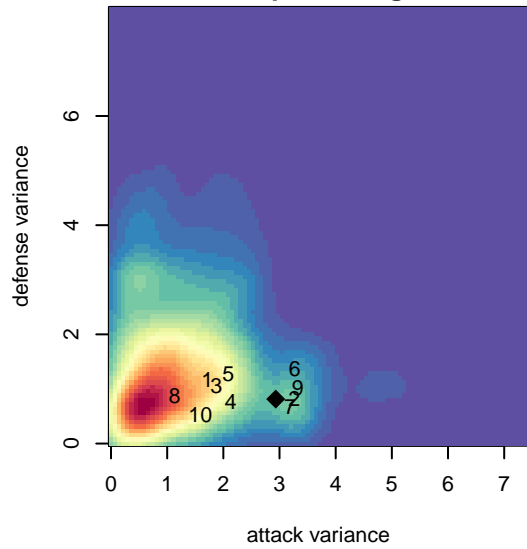

Crossfire Select Button B00

Crossfire Select SC
 Redmond, WA
 B00 total strength=1563
 attack=15.88 defense=12.43
 fall league = RCL B00 Div 4

alt names used:
 Crossfire Select B00 Button
 Crossfire Select B00 Button
 CROSSFIRE SELECT BUTTON B00 (WA)
 CFS B00 Button
 CROSSFIRE SELECT BUTTON B'00 (WA)
 Crossfire Select B00 Button
 Crossfire B00 Button
 CFS B00 Button

**attack and defense variance (black dot)
relative to other teams
and top 10 in region**

**attack and defense rating
relative to others at age
and all opponents in last 13 months**

Performance relative to 13 month average